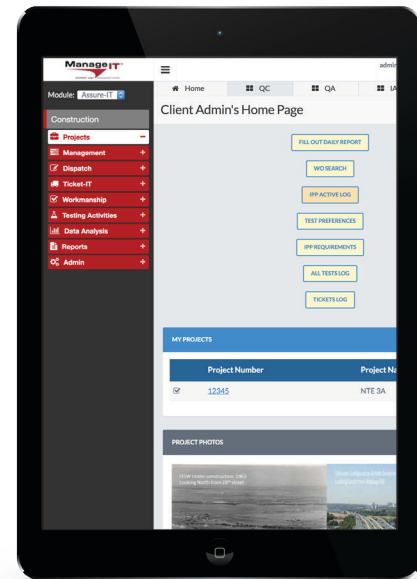

Manage IT™

PROGRAM MANAGEMENT SYSTEM

Manage-IT™ "Program Management System" is a state of the art web-based software solution that provides an integrated system for all phases of the program.

Key Features:

- ✓ Administration Documentation
- ✓ Drawings
- ✓ Cost Control
- ✓ Schedule Control
- ✓ Quality Control
- ✓ Manage a Variety of Projects
- ✓ Integration of ALL Software Modules

Benefits:

- ✓ Maintain Data Security through Role-Base Password Protected viewing rights.
- ✓ Track Multiple Funding Sources
- ✓ Simplify Program Management through Single-View GIS Map of all Projects
- ✓ Maximize Investment in Legacy, Third Party Application by leveraging of "Open Standards" Platform
- ✓ Achieve Time Savings of more than 90% through Automation and Customization to your Business Process
- ✓ Transition smoothly throughout the different Phases of the Project Lifecycle